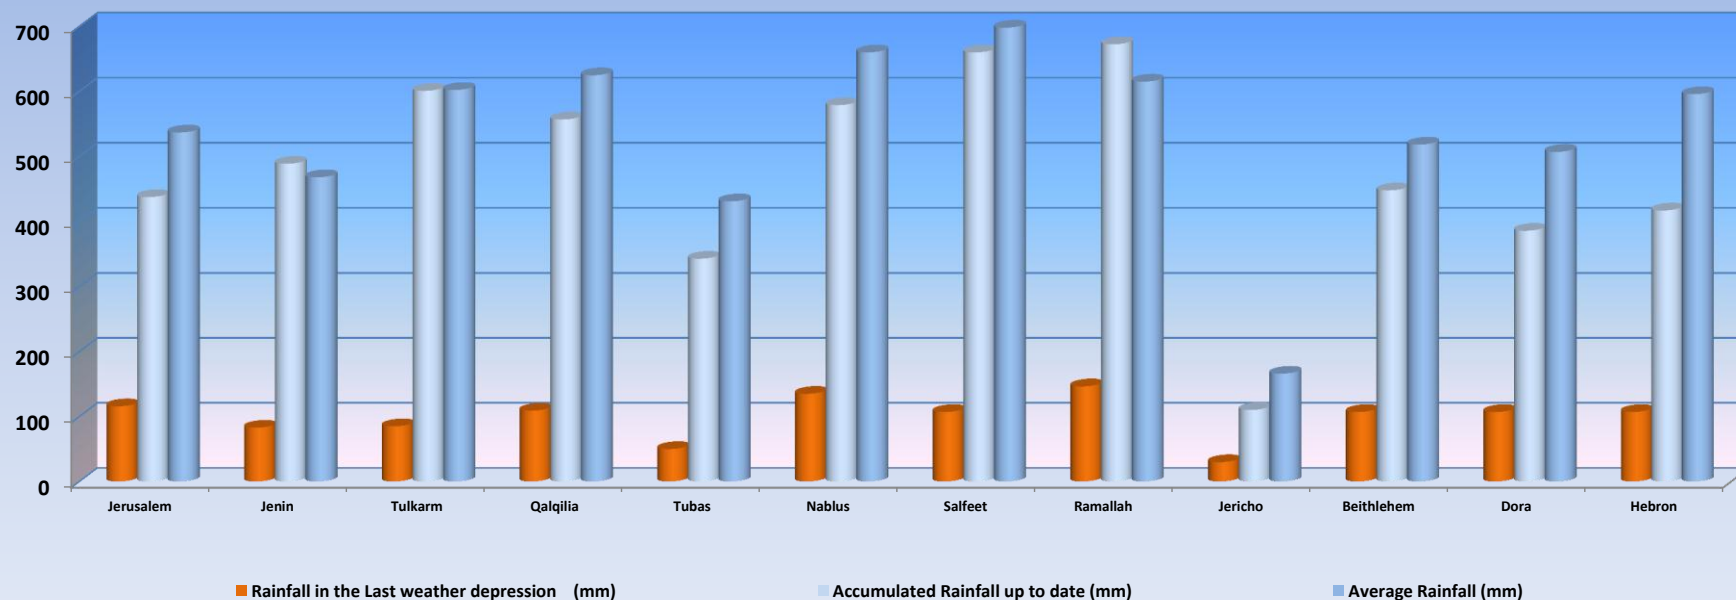

Average Rainfall in WB from the beginning of the rainy up to date 475 mm
Percentage of Rainfall in WB 87%

District	Jerusalem	Jenin	Tulkarm	Qalqilia	Tubas	Nablus	Salfect	Ramallah	Jericho	Beithlehem	Dora	Hebron
Rainfall in the Last weather depression (mm)	116	83	85	109	50	135	107	147	30	107	107	107
Accumulated Rainfall up to date (mm)	438	489	601	557	343	579	660	673	110	448	386	417
Average Rainfall (mm)	537	468	602	625	431	660	698	615	166	518	507	596
Percentage of Rainfall to the Average (%)	82%	104%	100%	89%	80%	88%	95%	109%	66%	86%	76%	70%
Average Rainfall in WB (mm)	475								Percentage of RainFall in WB		(%)	87%